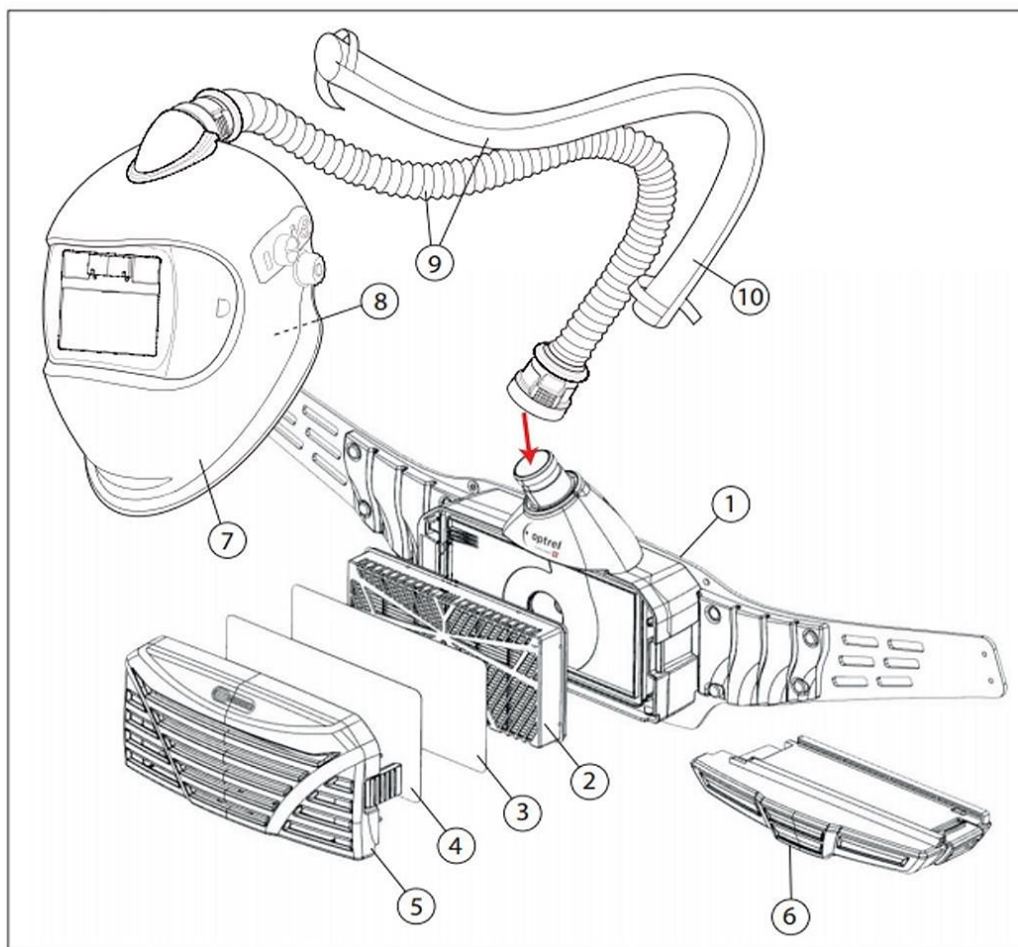

e684x1 + e3000

Opretl.ir

2684x1 + 23000

Optrel.ir

Optrel e3000 PAPR	
Pos.	Part No.
1	4551.100 - PAPR (Blower)
2	4088.200 - TH3P Master Filter
3	Prefilter
4	4088.202 - Spark Protection
5	4551.231 - Filter Cover
6	4551.211 - Battery
7	Helmet Shell
8	4155.034 - Face Seal
9	4551.220 - Breathing Hose
10	4551.221 - Breathing Hose Cover

Filter assembly

Hose assembly

Power ON

Self check

Filter/Battery alarm

Belt size adjustment

Hose disconnect

Battery assembly

Battery removal

Charger connection

Air Flow Adjustment

Pre filter exchange

Main filter exchange