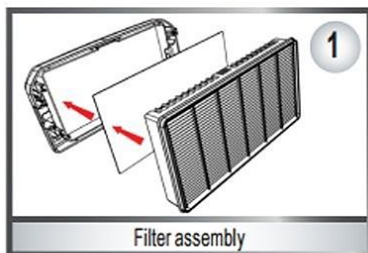

e684x1 + e3000

Opretl.ir

2684x1 + 23000

Optrel.ir

Optrel e3000 PAPR	
Pos.	Part No.
1	4551.100 - PAPR (Blower)
2	4088.200 - TH3P Master Filter
3	Prefilter
4	4088.202 - Spark Protection
5	4551.231 - Filter Cover
6	4551.211 - Battery
7	Helmet Shell
8	4155.034 - Face Seal
9	4551.220 - Breathing Hose
10	4551.221 - Breathing Hose Cover

Filter assembly

Hose assembly

Power ON

Self check

Filter/Battery alarm

Belt size adjustment

Hose disconnect

Battery assembly