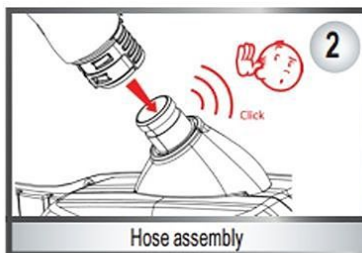

e684x1 + e3000

Opretl.ir

2684x1 + 23000

Optrel.ir

Optrel e3000 PAPR	
Pos.	Part No.
1	4551.100 - PAPR (Blower)
2	4088.200 - TH3P Master Filter
3	Prefilter
4	4088.202 - Spark Protection
5	4551.231 - Filter Cover
6	4551.211 - Battery
7	Helmet Shell
8	4155.034 - Face Seal
9	4551.220 - Breathing Hose
10	4551.221 - Breathing Hose Cover

Filter assembly

Hose assembly

Power ON

Self check

Filter/Battery alarm

Belt size adjustment

Hose disconnect

Battery assembly