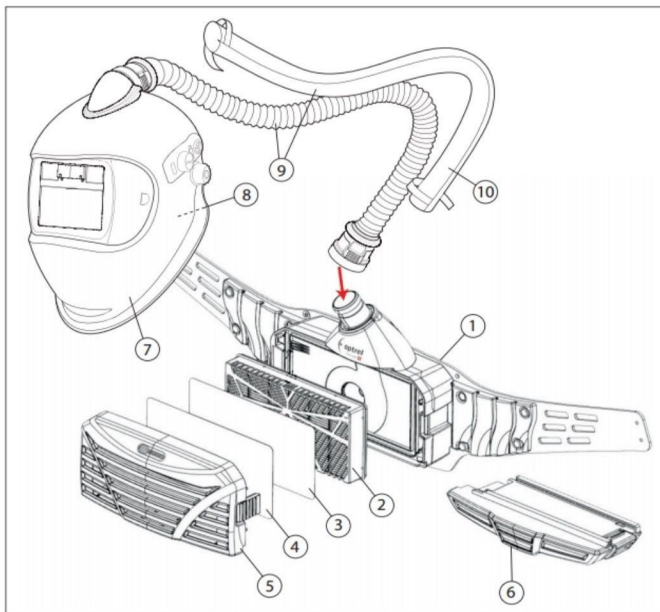

vegaView<sub>2.5</sub> + 23000

Optrel.ir

Optrel e3000 PAPR	
Pos.	Part No.
1	4551.100 - PAPR (Blower)
2	4088.200 - TH3P Master Filter
3	Prefilter
4	4088.202 - Spark Protection
5	4551.231 - Filter Cover
6	4551.211 - Battery
7	Helmet Shell
8	4155.034 - Face Seal
9	4551.220 - Breathing Hose
10	4551.221 - Breathing Hose Cover